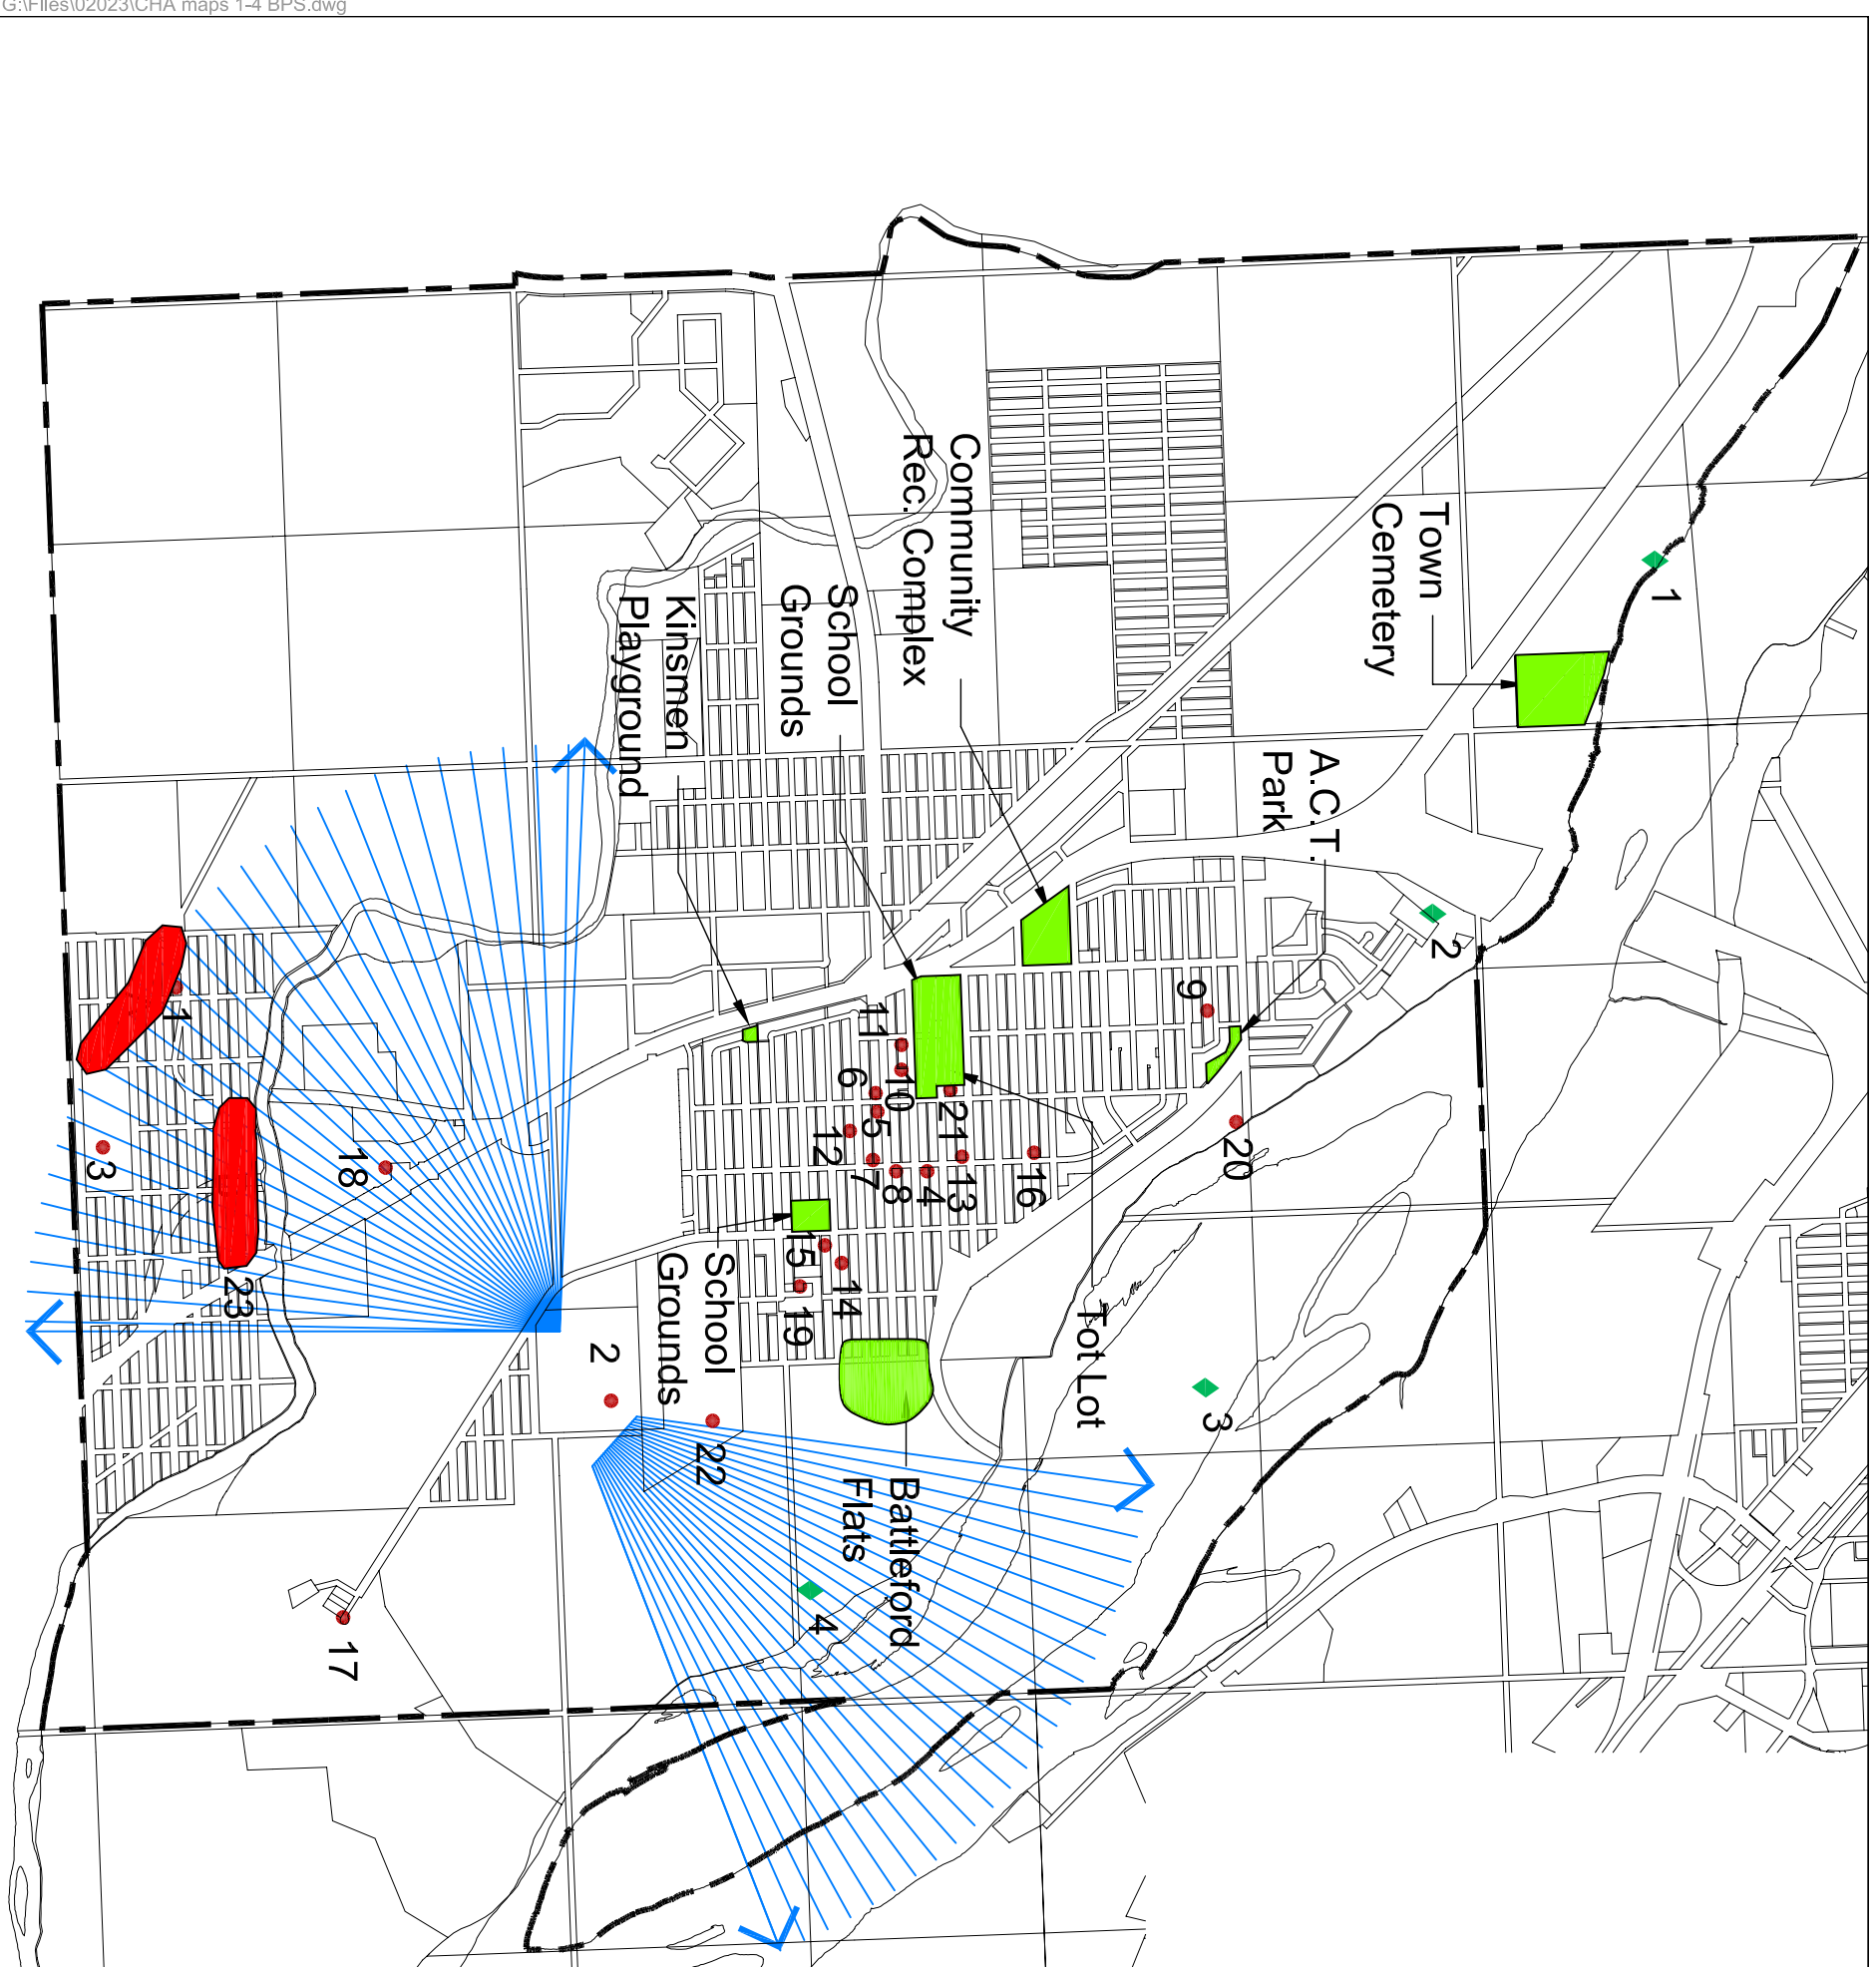

LEGEND

PARKS CANADA (Critical View)

HISTORIC AND CULTURAL FEATURES
 ● 1 - 23 Refer to Background Report

SIGNIFICANT RIVER VALLEY FEATURES
 ◆ 1 - 4 Refer to Background Report

A GOVERNMENT RIDGE

B ORIGINAL BATTLEFORD TOWNSITE

G:\Files\02023\CHA maps 1-4 BPS.dwg

Battleford Community Plan

4. HERITAGE RESOURCES AND AMENITIES

CROSBY HANNA & ASSOCIATES - LANDSCAPE ARCHITECTURE AND PLANNING -

03/01/24